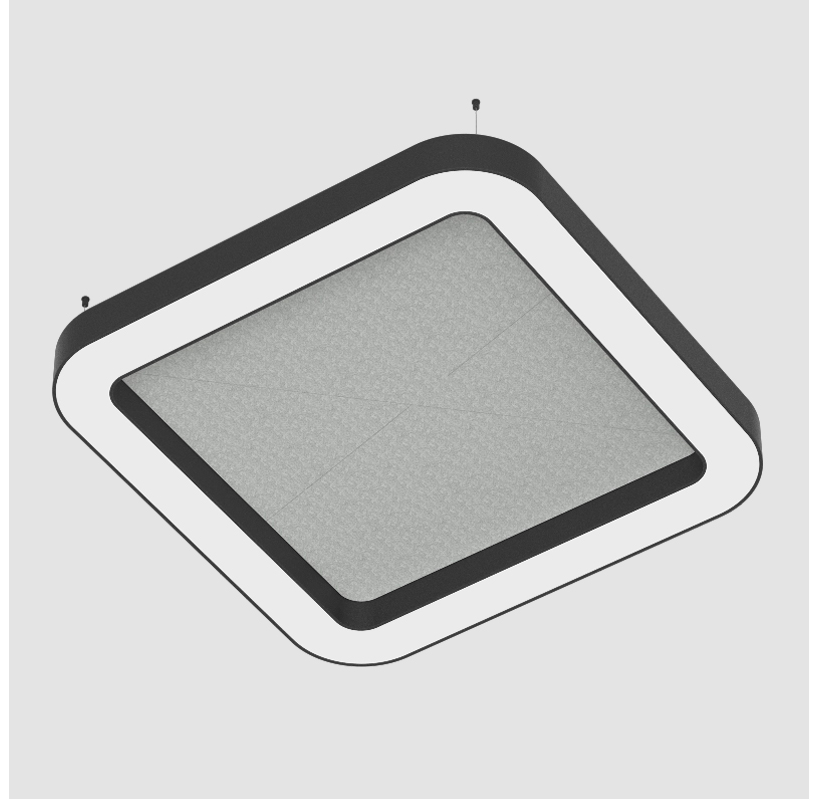

GENERAL

Series: Quantum Acoustic
Partner: Prolicht
Division: Architectural
Installation: Suspension
Product Type: Acoustic
Mounting Location: Ceiling
Light Distribution: Direct

PHYSICAL

Shape: Round
Length (mm): 800
Length (in): 31 1/2
Width (mm): 800
Width (in): 31 1/2
Height (mm): 120
Height (in): 4 3/4
Diffuser: PMMA - Opal / Micro-Prism
Fixture Finish: SSR / BKV / CWI / CRY / HAB / UFT / ITA / RUA / FTG / MYG / LOD / PUS / FRO / FUP / KIA / POP / BLS / SPG / MEY / GOH / CHC / COM / ABZ / JAG / OBR / MOS / ROR
Acoustic Finish: SFW / CYW / SEE / SYN / MTS / PMB / TTN / CYB / STO / DPE / BES / SHB / ARE / ANE / VRD / CRF
Fixture Material: Aluminum
Primary Material: Acoustic
Cable Details: 2000mm / 78 3/4" or 6000mm / 236 1/4" Transparent Cable

ELECTRICAL

Lamp Type: LED (Zhaga Standard)
Input Wattage (W): 39.2
Total Output Wattage (W): 35.4
Dimming: Tri-Mode (Non-Dimming and Phase Dimming (120Vac only) and 0-10V Dimming)
Driver Included: Yes
Driver Location: Integrated
Driver Type: Constant Current - Universal
Driver Class: Class 2
Input Voltage (V): 120 - 277

LED

Color Temperature (°K): 2700 / 3000 / 3500 / 4000
Max. Delivered Lumen (lm): 3319 / 3435 / 4034 / 3493
Nominal Lumen (lm): 5107 / 5285 / 6206 / 5373
CRI: >90 CRI
Lamp Life (hrs): 50000

OPTICAL

RATINGS AND CERTIFICATIONS

Certified By: CSA Certified to UL and CSA Standards
IP rating: IP20