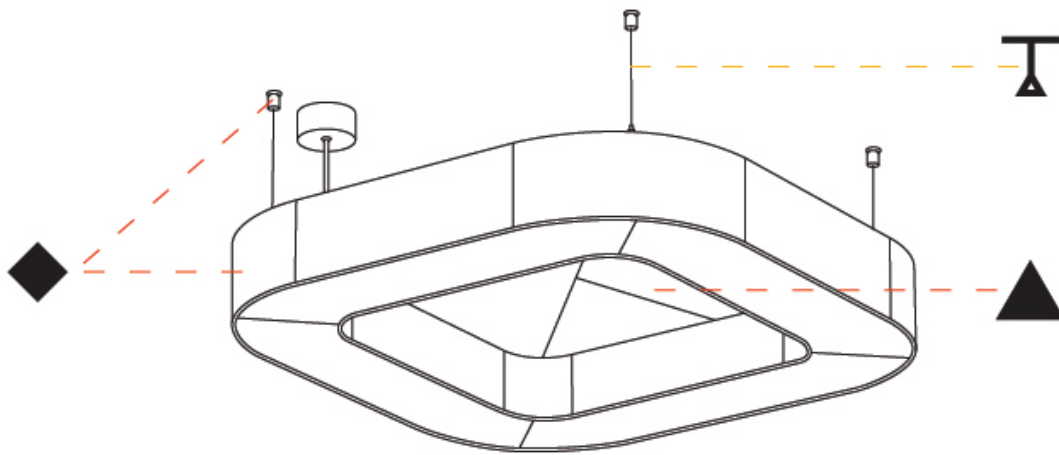

QUANTUM ACOUSTIC SUSPENSION

A300732-

PROJECT	_____
TYPE	_____
SPECIFIER	_____
QUANTITY	_____
DATE	_____