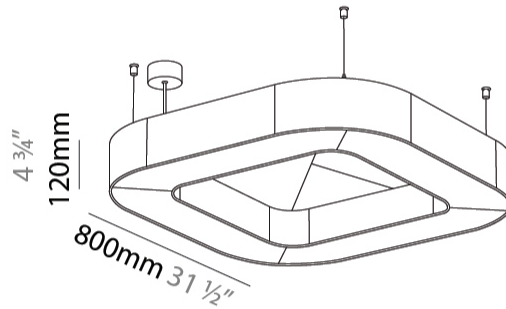

GENERAL

Series: Quantum Acoustic
Partner: Prolicht
Division: Architectural
Installation: Suspension
Product Type: Acoustic
Mounting Location: Ceiling
Light Distribution: Direct

PHYSICAL

Shape: Round
Length (mm): 800
Length (in): 31 1/2
Width (mm): 800
Width (in): 31 1/2
Height (mm): 120
Height (in): 4 3/4
Diffuser: PMMA - Opal / Micro-Prism
Fixture Finish: SSR / BKV / CWI / CRY / HAB / UFT / ITA / RUA / FTG / MYG / LOD / PUS / FRO / FUP / KIA / POP / BLS / SPG / MEY / GOH / CHC / COM / ABZ / JAG / OBR / MOS / ROR
Acoustic Finish: SFW / CYW / SEE / SYN / MTS / PMB / TTN / CYB / STO / DPE / BES / SHB / ARE / ANE / VRD / CRF
Fixture Material: Aluminum
Primary Material: Acoustic
Cable Details: 2000mm / 78 3/4" or 6000mm / 236 1/4" Transparent Cable

ELECTRICAL

Lamp Type: LED (Zhaga Standard)
Input Wattage (W): 39.2
Total Output Wattage (W): 35.4
Dimming: Tri-Mode (Non-Dimming and Phase Dimming (120Vac only) and 0-10V Dimming)
Driver Included: Yes
Driver Location: Integrated
Driver Type: Constant Current - Universal
Driver Class: Class 2
Input Voltage (V): 120 - 277

LED

Color Temperature (°K): 2700 / 3000 / 3500 / 4000
Max. Delivered Lumen (lm): 3319 / 3435 / 4034 / 3493
Nominal Lumen (lm): 5107 / 5285 / 6206 / 5373
CRI: >90 CRI
Lamp Life (hrs): 50000

OPTICAL

RATINGS AND CERTIFICATIONS

Certified By: CSA Certified to UL and CSA Standards
IP rating: IP20