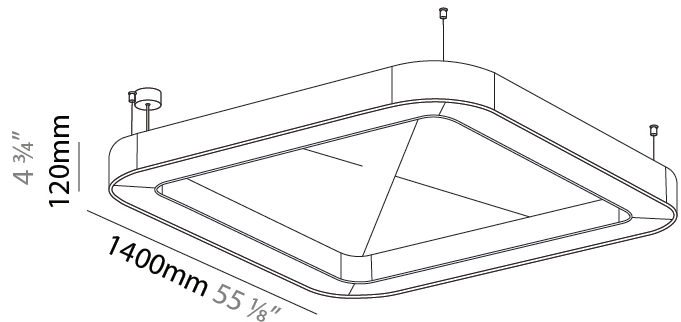

GENERAL

Series: Quantum Acoustic
Partner: Prolicht
Division: Architectural
Installation: Suspension
Product Type: Acoustic
Mounting Location: Ceiling
Light Distribution: Direct

PHYSICAL

Shape: Round
Length (mm): 1400
Length (in): 55 7/8
Width (mm): 1400
Width (in): 55 7/8
Height (mm): 120
Height (in): 4 3/4

Diffuser: [PMMA - Opal / Micro-Prism](#)
Fixture Finish: [SSR / BKV / CWI / CRY / HAB / UFT / ITA / RUA / FTG / MYG / LOD / PUS / FRO / FUP / KIA / POP / BLS / SPG / MEY / GOH / CHC / COM / ABZ / JAG / OBR / MOS / ROR](#)

Acoustic Finish: [SFW / CYW / SEE / SYN / MTS / PMB / TTN / CYB / STO / DPE / BES / SHB / ARE / ANE / VRD / CRF](#)

Fixture Material: Aluminum
Primary Material: Acoustic
Cable Details: 2000mm / 78 3/4" or 6000mm / 236 1/4" Transparent Cable

ELECTRICAL

Lamp Type: LED (Zhaga Standard)
Input Wattage (W): 78.3
Total Output Wattage (W): 71.2
Dimming: [Tri-Mode (Non-Dimming and Phase Dimming (120Vac only) and 0-10V Dimming)](#)
Driver Included: Yes
Driver Location: Integrated
Driver Class: Class 2
Input Voltage (V): 120

LED

Color Temperature (°K): [2700 / 3000 / 3500 / 4000](#)
Max. Delivered Lumen (lm): 6639 / 6871 / 8068 / 6985
Nominal Lumen (lm): 10213 / 6871 / 12412 / 10747
CRI: >90 CRI
Lamp Life (hrs): 50000

OPTICAL

RATINGS AND CERTIFICATIONS

Certified By: CSA Certified to UL and CSA Standards
IP rating: IP20