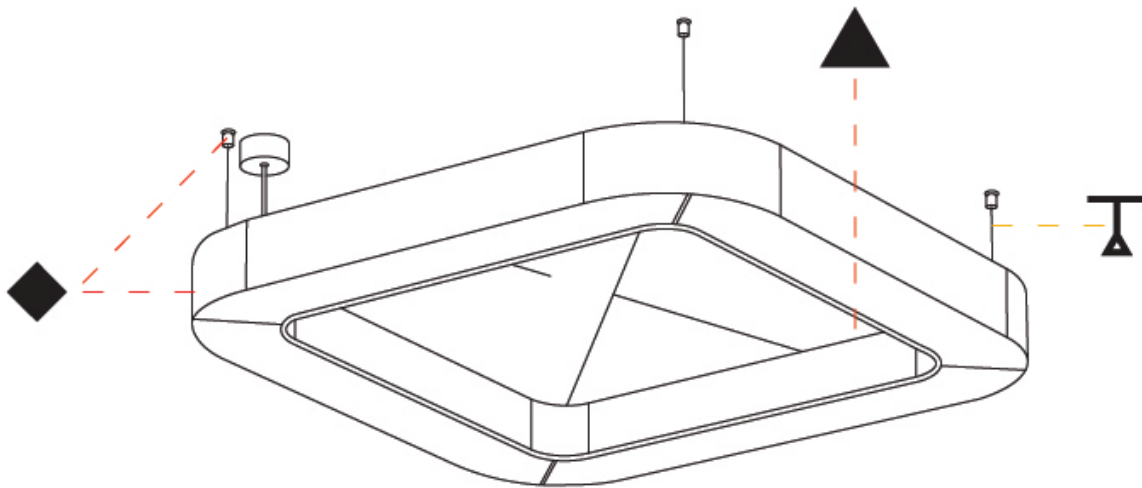

A300733-

PROJECT	_____
TYPE	_____
SPECIFIER	_____
QUANTITY	_____
DATE	_____